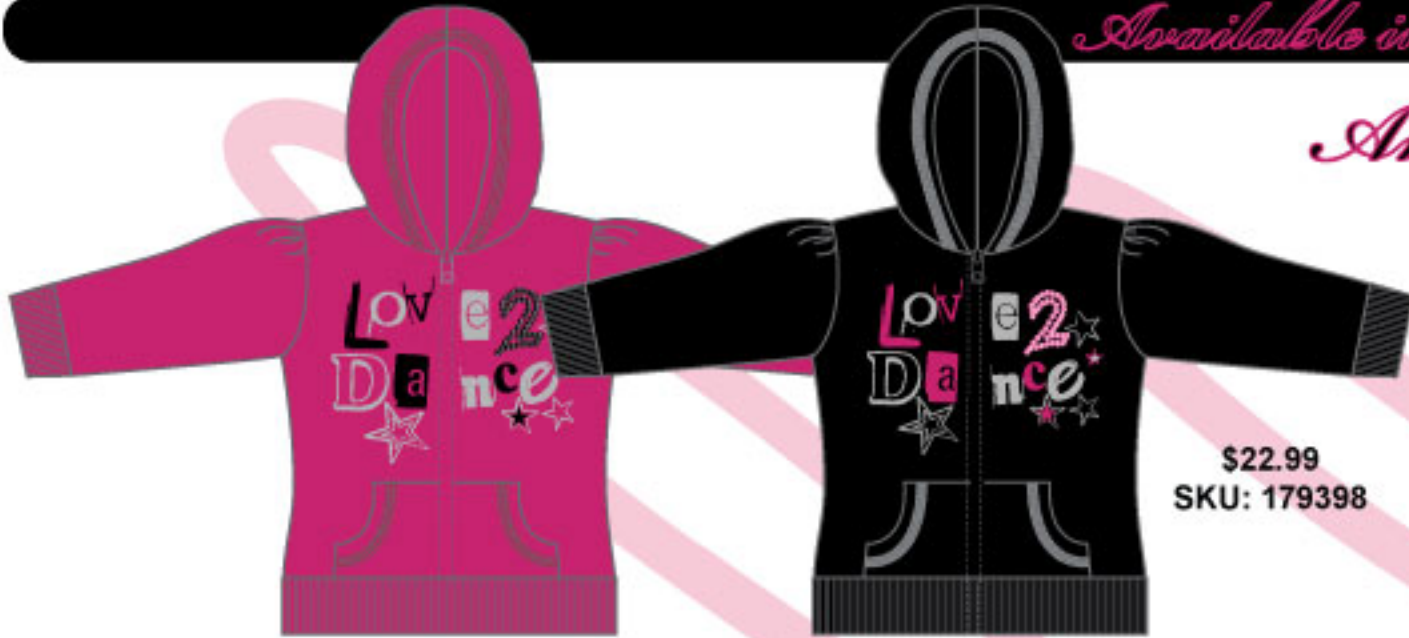

\$19.99  
SKU: 179423

TULLE RUFFLE

\$13.99  
SKU: 179418

\$15.99  
SKU: 179420

*Available in stores  
from March 2011*

*Available in sizes 3-6*

*Available in stores from April 2011*

*Available in sizes 3-6*

\$22.99  
SKU: 179398

\$15.99  
SKU: 179397

\$15.99  
SKU: 179400

*Sequin velour*